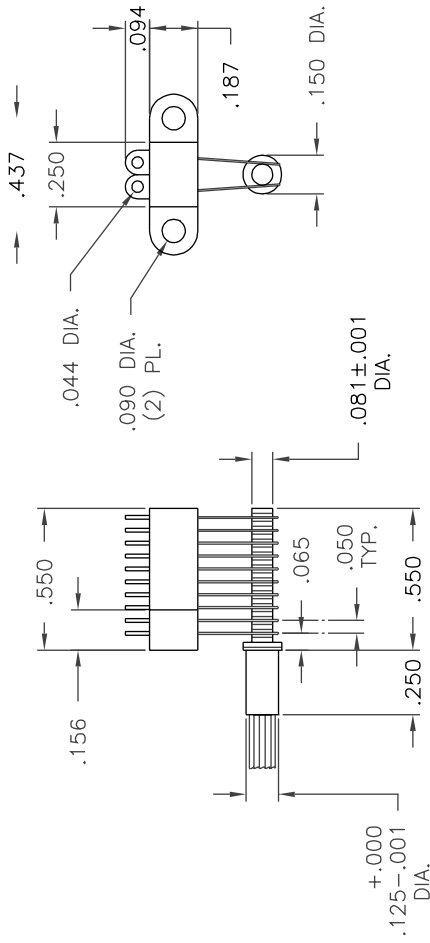

SLIP RINGS & MATCHING BRUSH BLOCKS

4 Circuits Max. @ 0-1 amp
Part No. 2400133-004

LOW TORQUE
.120 DIAMETER

10 Circuits Max. @ 0-1 amp
Part No. 2400070-010

LOW TORQUE
.081 DIAMETER

4 Circuits Max. @ 0-1 amp
Part No. 2400130-004

.125 BORE

4 Circuits Max. @ 0-2 amp
Part No. 2400126-004

.250" BORE