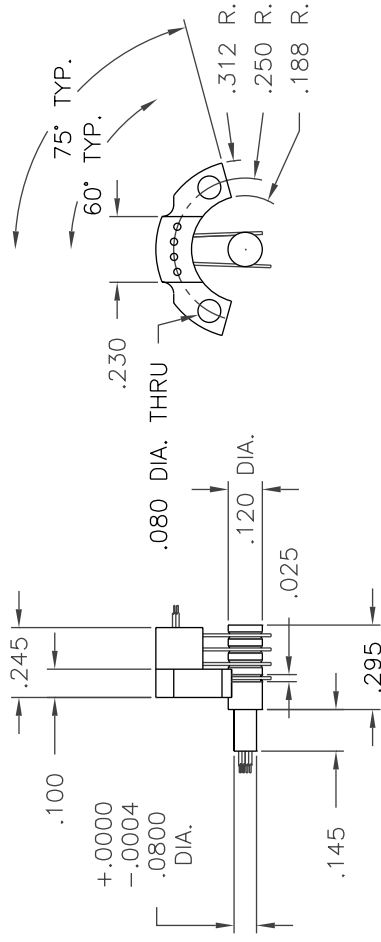

SLIP RINGS & MATCHING BRUSH BLOCKS

4 Circuits Max. @ 0-1 amp
Part No. 2400133-004

LOW TORQUE
.120 DIAMETER

10 Circuits Max. @ 0-1 amp
Part No. 2400070-010

LOW TORQUE
.081 DIAMETER

4 Circuits Max. @ 0-1 amp
Part No. 2400130-004

.125 BORE

4 Circuits Max. @ 0-2 amp
Part No. 2400126-004

.250" BORE