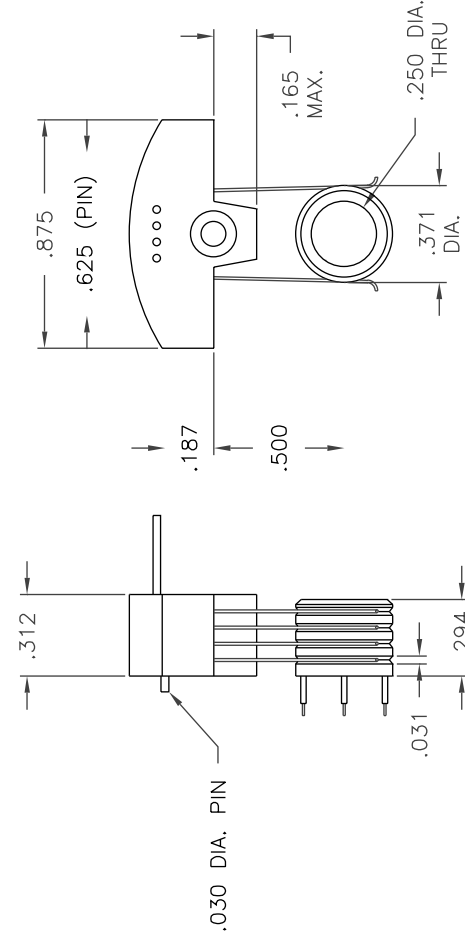

SLIP RINGS & MATCHING BRUSH BLOCKS

4 Circuits Max. @ 0-1 amp
Part No. 2400133-004

LOW TORQUE
.120 DIAMETER

10 Circuits Max. @ 0-1 amp
Part No. 2400070-010

LOW TORQUE
.081 DIAMETER

4 Circuits Max. @ 0-1 amp
Part No. 2400130-004

.125 BORE

4 Circuits Max. @ 0-2 amp
Part No. 2400126-004

.250" BORE