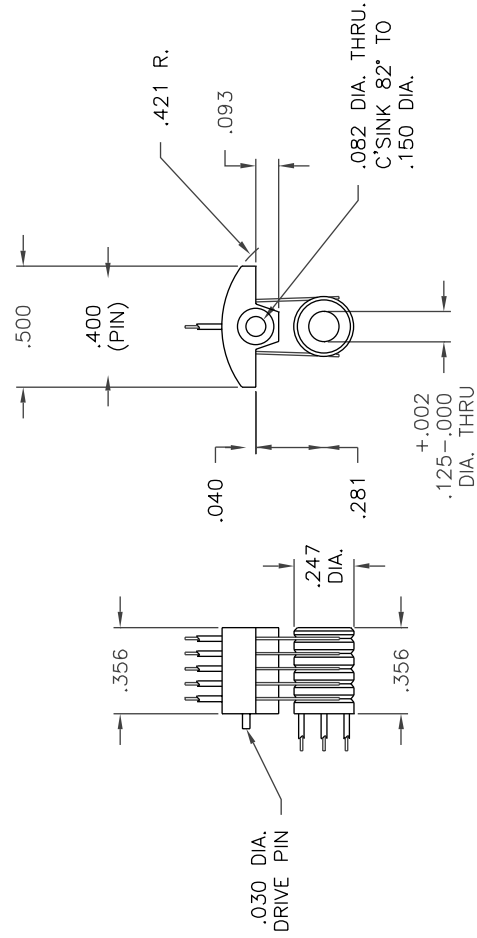

SLIP RINGS & MATCHING BRUSH BLOCKS

4 Circuits Max. @ 0-1 amp
Part No. 2400133-004

LOW TORQUE
.120 DIAMETER

10 Circuits Max. @ 0-1 amp
Part No. 2400070-010

LOW TORQUE
.081 DIAMETER

4 Circuits Max. @ 0-1 amp
Part No. 2400130-004

.125 BORE

4 Circuits Max. @ 0-2 amp
Part No. 2400126-004

.250" BORE