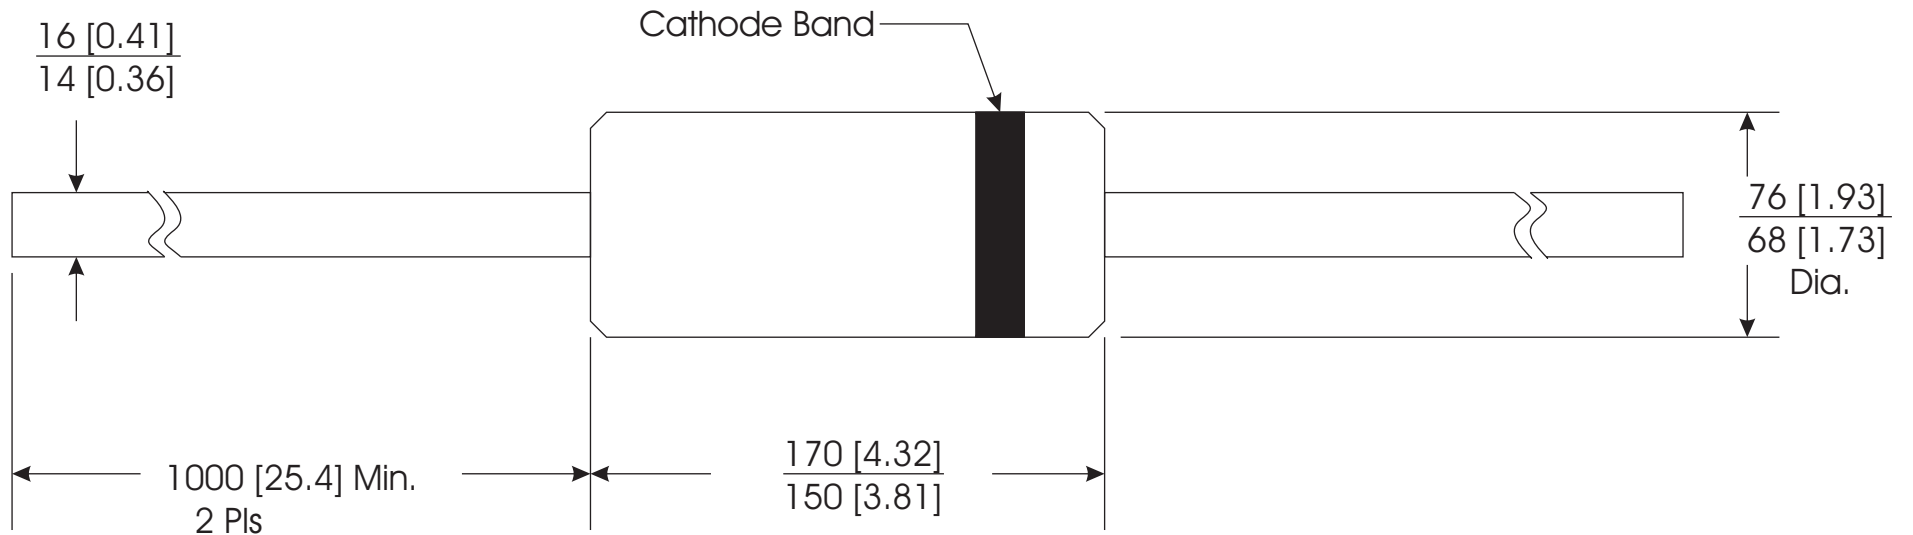

# A15

Cp=0.13pF  
Lp=2.5nH

Dimensions in mils [mm]

Body Colors  
PIN: Green  
SRD: Red  
Varactor: Yellow