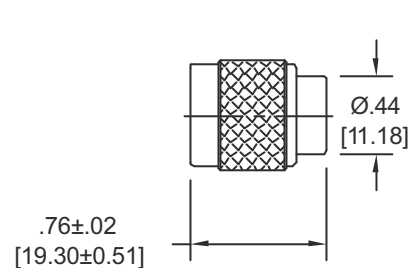

HOW TO ORDER:

Model Number: **760XY**

Base Number Style
See Below = No Chain
 C = Chain Included

*V is a trademark of Anritsu Corp.
**GPO is a trademark of Corning Gilbert Inc.

Model Number: **7603**
SMA Male Connector
Scale: 2:1

Model Number: **7606**
2.4mm Male Connector
Scale: 2:1

Model Number: **7607**
SMP Female Connector
Scale: 4:1

Model Number: **7604**
Type N Male Connector
Scale: Full

Model Number: **7605**
Type N Female Connector
Scale: Full

Model Number: **7602**
TNC Male Connector
Scale: Full

Note: Dimensions in Brackets are Expressed in Millimeters and are for Reference Only.

7602: REV C

Aeroflex / Inmet, Inc. • 300 Dino Drive, Ann Arbor, MI 48103 • U.S.A.
888-244-6638 or 734-426-5553 • FAX: 734-426-5557
www.aeroflex.com/inmet • inmet@aeroflex.com