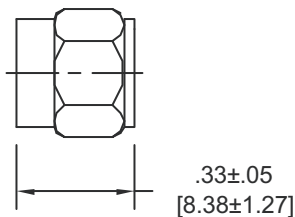

DUST CAP

SMA, TNC, Type N, 2.4mm, SMP, Chain Option

SPECIFICATIONS:

Models: 7602, 7603, 7604, 7605, 7606, 7607

RoHS
Compliant

Mechanical:	
SMA Connectors	Mates with MILSTD-348
Coupling Nut	Passivated Stainless Steel
Housing	Gold Plated Stainless Steel
Type N & TNC Connectors	Nickel Plated Brass
Mates with MILSTD-348	
2.4mm Connector	Passivated Stainless Steel
Mates with 1.85mm & V* Connectors	
SMP Connector	Gold Plated Beryllium Copper
Mates with GPO** Connectors IAW MILSTD-348	
Bead Chain	Passivated Stainless Steel

HOW TO ORDER:

Model Number: **760XY**

Base Number Style
See Below = No Chain
 C = Chain Included

*V is a trademark of Anritsu Corp.
**GPO is a trademark of Corning Gilbert Inc.

Model Number: **7603**
SMA Male Connector
Scale: 2:1

Model Number: **7606**
2.4mm Male Connector
Scale: 2:1

Model Number: **7607**
SMP Female Connector
Scale: 4:1

Model Number: **7604**
Type N Male Connector
Scale: Full

Model Number: **7605**
Type N Female Connector
Scale: Full

Model Number: **7602**
TNC Male Connector
Scale: Full

Note: Dimensions in Brackets are Expressed in Millimeters and are for Reference Only.

7602: REV C

Aeroflex / Inmet, Inc. • 300 Dino Drive, Ann Arbor, MI 48103 • U.S.A.
888-244-6638 or 734-426-5553 • FAX: 734-426-5557
www.aeroflex.com/inmet • inmet@aeroflex.com