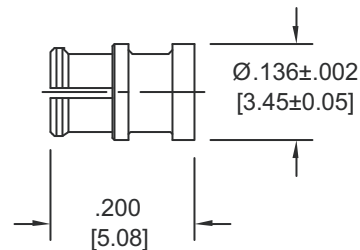

HOW TO ORDER:

Model Number: **760XY**

Base Number Style
See Below = No Chain
 C = Chain Included

*V is a trademark of Anritsu Corp.
**GPO is a trademark of Corning Gilbert Inc.

Model Number: **7603**
SMA Male Connector
Scale: 2:1

Model Number: **7606**
2.4mm Male Connector
Scale: 2:1

Model Number: **7607**
SMP Female Connector
Scale: 4:1

Model Number: **7604**
Type N Male Connector
Scale: Full

Model Number: **7605**
Type N Female Connector
Scale: Full

Model Number: **7602**
TNC Male Connector
Scale: Full

Note: Dimensions in Brackets are Expressed in Millimeters and are for Reference Only.

7602: REV C

Aeroflex / Inmet, Inc. • 300 Dino Drive, Ann Arbor, MI 48103 • U.S.A.
888-244-6638 or 734-426-5553 • FAX: 734-426-5557
www.aeroflex.com/inmet • inmet@aeroflex.com