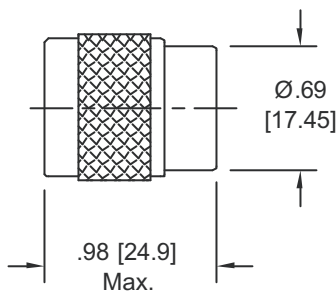

DUST CAP

SMA, TNC, Type N, 2.4mm, SMP, Chain Option

SPECIFICATIONS:

Models: 7602, 7603, 7604, 7605, 7606, 7607

RoHS
Compliant

Mechanical:	
SMA Connectors	Mates with MILSTD-348
Coupling Nut	Passivated Stainless Steel
Housing	Gold Plated Stainless Steel
Type N & TNC Connectors	Nickel Plated Brass
Mates with MILSTD-348	
2.4mm Connector	Passivated Stainless Steel
Mates with 1.85mm & V* Connectors	
SMP Connector	Gold Plated Beryllium Copper
Mates with GPO** Connectors IAW MILSTD-348	
Bead Chain	Passivated Stainless Steel

HOW TO ORDER:

Model Number: **760XY**

Base Number Style
See Below = No Chain
 C = Chain Included

*V is a trademark of Anritsu Corp.
**GPO is a trademark of Corning Gilbert Inc.

Model Number: **7603**
SMA Male Connector
Scale: 2:1

Model Number: **7606**
2.4mm Male Connector
Scale: 2:1

Model Number: **7607**
SMP Female Connector
Scale: 4:1

Model Number: **7604**
Type N Male Connector
Scale: Full

Model Number: **7605**
Type N Female Connector
Scale: Full

Model Number: **7602**
TNC Male Connector
Scale: Full

Note: Dimensions in Brackets are Expressed in Millimeters and are for Reference Only.

7602: REV C

Aeroflex / Inmet, Inc. • 300 Dino Drive, Ann Arbor, MI 48103 • U.S.A.
888-244-6638 or 734-426-5553 • FAX: 734-426-5557
www.aeroflex.com/inmet • inmet@aeroflex.com