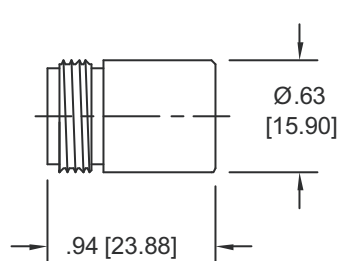

HOW TO ORDER:

Model Number: **760XY**

Base Number Style
See Below = No Chain
 C = Chain Included

*V is a trademark of Anritsu Corp.
**GPO is a trademark of Corning Gilbert Inc.

Model Number: **7603**
SMA Male Connector
Scale: 2:1

Model Number: **7606**
2.4mm Male Connector
Scale: 2:1

Model Number: **7607**
SMP Female Connector
Scale: 4:1

Model Number: **7604**
Type N Male Connector
Scale: Full

Model Number: **7605**
Type N Female Connector
Scale: Full

Model Number: **7602**
TNC Male Connector
Scale: Full

Note: Dimensions in Brackets are Expressed in Millimeters and are for Reference Only.

7602: REV C

Aeroflex / Inmet, Inc. • 300 Dino Drive, Ann Arbor, MI 48103 • U.S.A.
888-244-6638 or 734-426-5553 • FAX: 734-426-5557
www.aeroflex.com/inmet • inmet@aeroflex.com