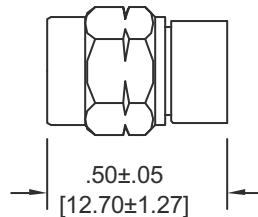

HOW TO ORDER:

Model Number: **760XY**

Base Number Style
See Below = No Chain
 C = Chain Included

*V is a trademark of Anritsu Corp.
**GPO is a trademark of Corning Gilbert Inc.

Model Number: **7603**
SMA Male Connector
Scale: 2:1

Model Number: **7606**
2.4mm Male Connector
Scale: 2:1

Model Number: **7607**
SMP Female Connector
Scale: 4:1

Model Number: **7604**
Type N Male Connector
Scale: Full

Model Number: **7605**
Type N Female Connector
Scale: Full

Model Number: **7602**
TNC Male Connector
Scale: Full

Note: Dimensions in Brackets are Expressed in Millimeters and are for Reference Only.

7602: REV C

Aeroflex / Inmet, Inc. • 300 Dino Drive, Ann Arbor, MI 48103 • U.S.A.
888-244-6638 or 734-426-5553 • FAX: 734-426-5557
www.aeroflex.com/inmet • inmet@aeroflex.com